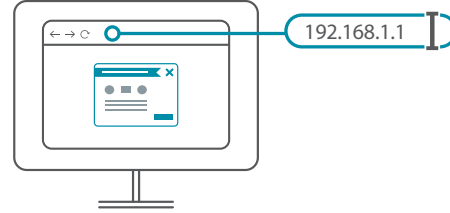

Kolay Kurulum Klavuzu

DSL-G241GE

AC1200 Wi-Fi 5 ADSL2+/
VDSL2 Modem Router

x 1

x 1

RJ-11 x 1

RJ-45 x 1

x 1

1,

2,

3,

4,

<https://dlink-me.com/supporttr/>